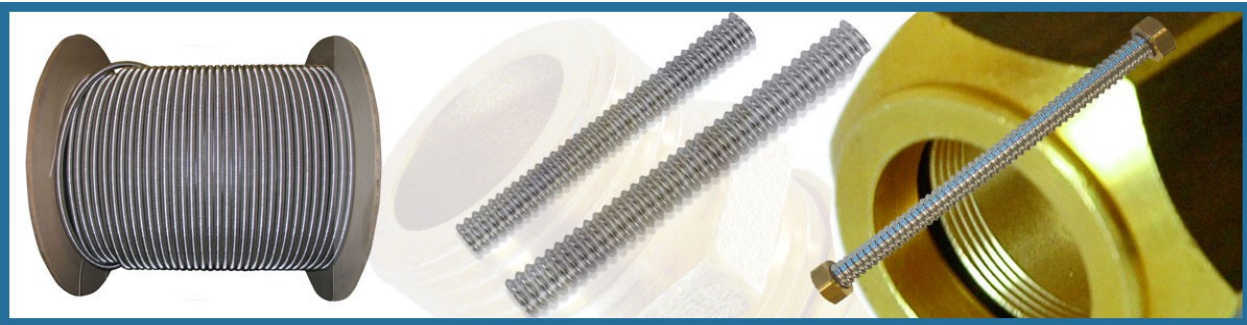

WATER WAY stainless steel annular hose & fittings

WATER WAY stainless steel annular hose, 316L, FN-10, 0, 10mm

Matchcode	name
WW2009XX	DN 10 - 3/8"
WW2019XX	DN 12 - 1/2"
WW2029XX	DN 16 - 3/4"
WW2039XX	DN 20 - 1"
WW2049XX	DN 25 - 1 1/4"
WW2059XX	DN 32 - 1 1/2"

fittings for annular hose, brass

Matchcode	name	image
nut with supporting ring & gasket		
ww020012	3/4" (DN10)	
ww020013	1/2" (DN12)	
ww020014	3/4" (DN16)	
ww020008	1" (DN20)	
ww020019	1 1/4" (DN25)	

straight fittings connector male (flat sealed)		
ww021010	3/8" - 3/8"	
ww021011	1/2" - 1/2"	
ww021013	3/4" - 3/4"	
ww021015	1" - 1"	
ww021016	1 1/4" - 1 1/4"	

ww021018	3/8" - 1/2"	
ww021020	1/2" - 3/4"	
ww021070	1/2" - 1"	
ww021040	3/4" - 1"	
ww021050	1" - 1 1/4"	
ww208883	1 1/4" - 1 1/2"	

compression ring nut design		
ww025055	1/2" x 12	
ww025013	1/2" x 15	
ww025052	3/4" x 18	
ww025057	3/4" x 22	
ww025035	1" x 22	
ww025066	1" x 28